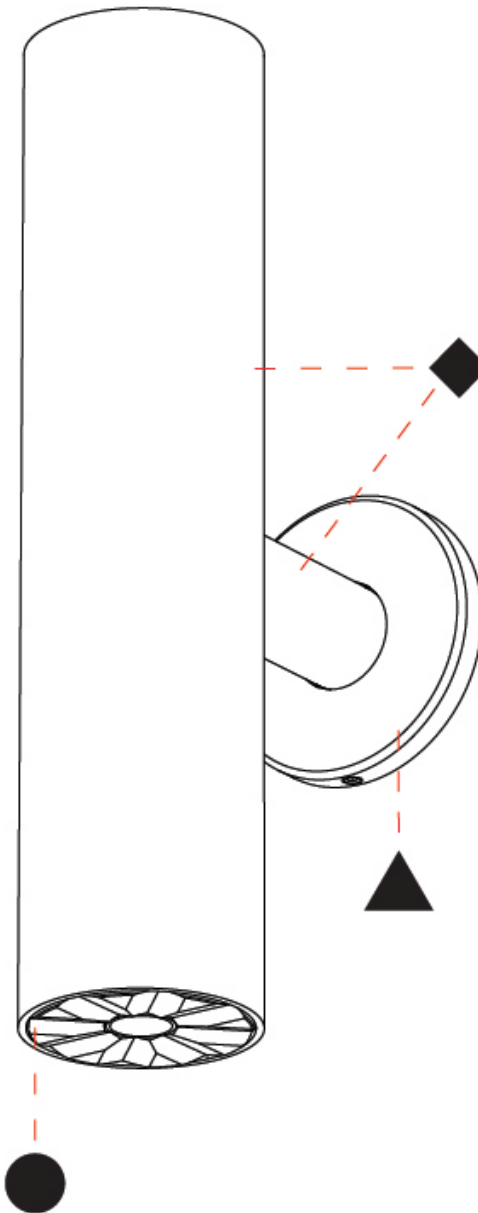

A33304-

PROJECT

TYPE

SPECIFIER

QUANTITY

DATE

A