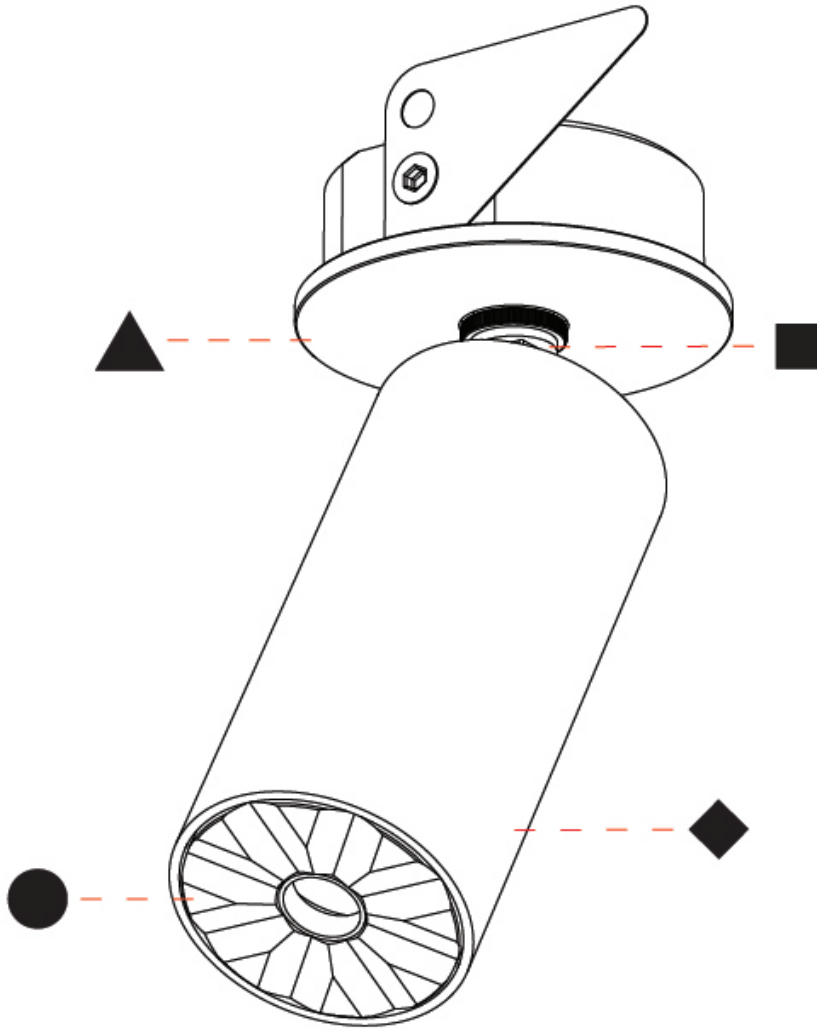

STUDIO COLLECTION 2 RECESSED

A350131-

PROJECT _____

TYPE _____

SPECIFIER _____

QUANTITY _____

DATE _____

A