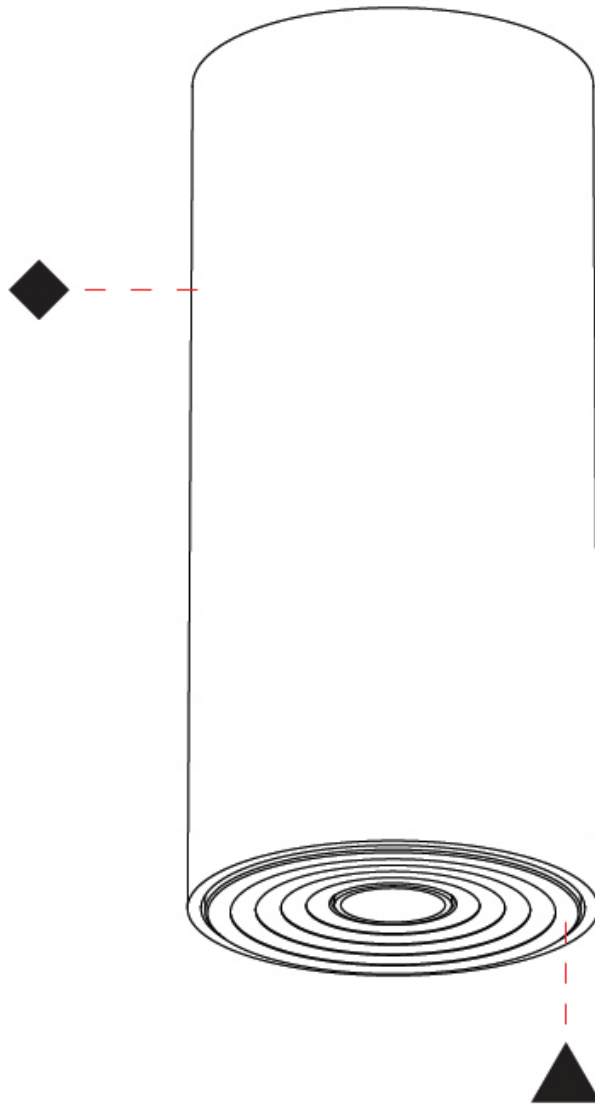

A3D373-

PROJECT

TYPE

SPECIFIER

QUANTITY

DATE

A