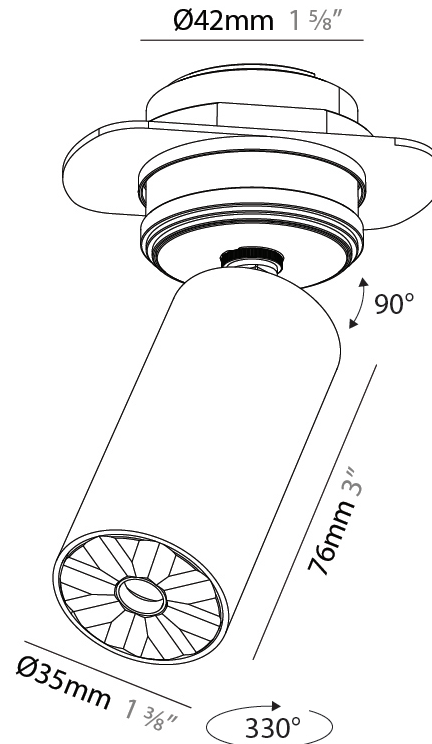

GENERAL

Series: Studio Collection
Subseries: Studio Collection 2
Partner: Prolicht
Division: Architectural
Installation: Trimless
Product Type: Spots
Mounting Location: Ceiling
Light Distribution: Direct

PHYSICAL

Aperture Sizes - Downlights: 1"
Shape: Cylinder
Diameter (mm): 35
Diameter (in): 1 3/8
Height (mm): 76
Height (in): 3
Ceiling Thickness (mm): 10 - 30
Ceiling Thickness (in): 3/8 - 1 3/16
Min. Recessing Depth (mm): 40
Min. Recessing Depth (in): 1 9/16
Weight (kg): 0.157
Fixture Finish: ALU / PBR
Fixture Material: Extruded Aluminum
Cut-out Measurements: 45mm/1 3/4" Diameter

ELECTRICAL

Lamp Type: LED (Zhaga Standard)
Input Wattage (W): 6
Total Output Wattage (W): 5.4
Dimming: Tri-Mode (Non-Dimming and Phase Dimming (120Vac only) and 0-10V Dimming)
Driver Included: No
Driver Location: Remote
Driver Type: Constant Current - Universal
Driver Class: Class 2
Housing: ENCP3
Input Voltage (V): 120 - 277
Constant Current (MA): 500

LED

Color Temperature (°K): 2700 / 3000 / 3500 / 4000
Max. Delivered Lumen (lm): 235 / 252 / 316 / 270
Nominal Lumen (lm): 372 / 399 / 500 / 427
CRI: >90 CRI
Lamp Life (hrs): 50000

OPTICAL

Beam Angle: 34 / 52
Adjustability: Rotational 330°; Tilt 90°

RATINGS AND CERTIFICATIONS

Certified By: CSA Certified to UL and CSA Standards
IP rating: IP40